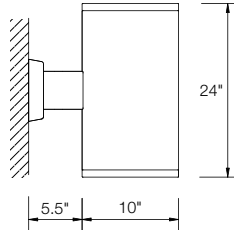

CILINDRO

EUDC Series

DIMENSIONS

SMALL

MEDIUM

LARGE

DOWN LIGHT

UP & DOWN LIGHT

SPECIFICATIONS

SIZES

Small = 8" diameter
 Medium = 10" diameter
 Large = 12" diameter

MOUNTING

Wall mount
 Stem mount (downlight only)
 Ceiling mount (downlight only)

COLOR

Textured or smooth polyester powder coat finishes
 RAL colors available

EUDC - Series

STANDARD FEATURES

- Heavy gauge extruded aluminum cylinder
- Three sizes - 8", 10", 12" diameter
- Extruded aluminum arm
- Clear flat lens standard
- Die-cast clip and hang wall plate
- Incandescent, compact fluorescent and HID sources

Wet location luminaire

Listed to applicable CSA and UL standards

ORDERING CODE GUIDE

SERIES	SIZE	MODEL	LAMP	VOLT	REFLECTOR	COLOR	MOUNTING
EUDC - U/D up/down	8	900	2 x INC150PAR38 2 x INC250PAR38 2 x PLT26 2 x PLT32 2 x PLT42 2 x 100HPS ^① 2 x 100MH ^①	120 277 347	AC = clear cone GC = gold cone WC = white cone BB = black baffle WB = white baffle	<u>TEXTURED FINISHES</u> TAL = textured aluminum TBK = textured black TBZ = textured bronze TWH = textured white	ADJ = adjustable arm ^② WAM = wall arm mount SM = stem mount ^② CM = ceiling mount ^②
	10		2 x INC250PAR38 2 x PLT42 2 x 100HPS ^① 2 x 100MH ^①			<u>SMOOTH FINISHES</u> AL = silverdillo BK = black BY = buttercup yellow DBZ = dark bronze DO = deep orange EG = emerald green RB = royal blue RR = rich red WH = white	
	12		2 x INC250PAR38 2 x 175HPS ^① 2 x 175MH ^①				
EUDC - D/L downlight only	8		INC150PAR38 INC250PAR38 PLT26 PLT32 PLT42 100HPS 100MH			RAL colors available	
	10		INC250PAR38 PLT42 100HPS 100MH				
	12		INC250PAR38 175HPS 175MH				