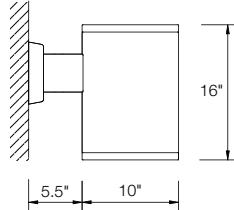

CILINDRO

EUDC Series

Heavy duty aluminum extruded housings

.....
Three sizes - 8", 10" and 12" diameter

.....
Extruded aluminum arm

.....
Die-cast clip and hang wall plate

.....
Incandescent, compact fluorescent and
HID sources

CILINDRO

EUDC Series

DIMENSIONS

SMALL

MEDIUM

LARGE

DOWN LIGHT

UP & DOWN LIGHT

SPECIFICATIONS

SIZES

Small = 8" diameter
 Medium = 10" diameter
 Large = 12" diameter

MOUNTING

Wall mount
 Stem mount (downlight only)
 Ceiling mount (downlight only)

COLOR

Textured or smooth polyester powder coat finishes
 RAL colors available

Wet location luminaire

Listed to applicable CSA and UL standards

ORDERING CODE GUIDE

SERIES	SIZE	MODEL	LAMP	VOLT	REFLECTOR	COLOR	MOUNTING
EUDC - U/D up/down	8	900	2 x INC150PAR38 2 x INC250PAR38 2 x PLT26 2 x PLT32 2 x PLT42 2 x 100HPS ^① 2 x 100MH ^①	120 277 347	AC = clear cone GC = gold cone WC = white cone BB = black baffle WB = white baffle	<u>TEXTURED FINISHES</u> TAL = textured aluminum TBK = textured black TBZ = textured bronze TWH = textured white	ADJ = adjustable arm ^② WAM = wall arm mount SM = stem mount ^② CM = ceiling mount ^②
	10		2 x INC250PAR38 2 x PLT42 2 x 100HPS ^① 2 x 100MH ^①			<u>SMOOTH FINISHES</u> AL = silverdillo BK = black BY = buttercup yellow DBZ = dark bronze DO = deep orange EG = emerald green RB = royal blue RR = rich red WH = white	
	12		2 x INC250PAR38 2 x 175HPS ^① 2 x 175MH ^①				
EUDC - D/L downlight only	8		INC150PAR38 INC250PAR38 PLT26 PLT32 PLT42 100HPS 100MH			RAL colors available	
	10		INC250PAR38 PLT42 100HPS 100MH				
	12		INC250PAR38 175HPS 175MH				