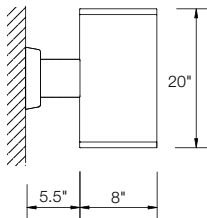

CILINDRO

EUDC Series

DIMENSIONS

SMALL

MEDIUM

LARGE

DOWN LIGHT

UP & DOWN LIGHT

SPECIFICATIONS

SIZES

Small = 8" diameter
 Medium = 10" diameter
 Large = 12" diameter

MOUNTING

Wall mount
 Stem mount (downlight only)
 Ceiling mount (downlight only)

COLOR

Textured or smooth polyester powder coat finishes
 RAL colors available

EUDC - Series

STANDARD FEATURES

- Heavy gauge extruded aluminum cylinder
- Three sizes - 8", 10", 12" diameter
- Extruded aluminum arm
- Clear flat lens standard
- Die-cast clip and hang wall plate
- Incandescent, compact fluorescent and HID sources

Wet location luminaire

Listed to applicable CSA and UL standards

ORDERING CODE GUIDE

SERIES	SIZE	MODEL	LAMP	VOLT	REFLECTOR	COLOR	MOUNTING
EUDC - U/D up/down	8	900	2 x INC150PAR38 2 x INC250PAR38 2 x PLT26 2 x PLT32 2 x PLT42 2 x 100HPS ^① 2 x 100MH ^①	120 277 347	AC = clear cone GC = gold cone WC = white cone BB = black baffle WB = white baffle	<u>TEXTURED FINISHES</u> TAL = textured aluminum TBK = textured black TBZ = textured bronze TWH = textured white	ADJ = adjustable arm ^② WAM = wall arm mount SM = stem mount ^② CM = ceiling mount ^②
	10		2 x INC250PAR38 2 x PLT42 2 x 100HPS ^① 2 x 100MH ^①			<u>SMOOTH FINISHES</u> AL = silverdillo BK = black BY = buttercup yellow DBZ = dark bronze DO = deep orange EG = emerald green RB = royal blue RR = rich red WH = white	
	12		2 x INC250PAR38 2 x 175HPS ^① 2 x 175MH ^①				
EUDC - D/L downlight only	8		INC150PAR38 INC250PAR38 PLT26 PLT32 PLT42 100HPS 100MH			RAL colors available	
	10		INC250PAR38 PLT42 100HPS 100MH				
	12		INC250PAR38 175HPS 175MH				