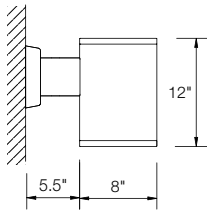

CILINDRO

EUDC Series

Heavy duty aluminum extruded housings

.....
Three sizes - 8", 10" and 12" diameter

.....
Extruded aluminum arm

.....
Die-cast clip and hang wall plate

.....
Incandescent, compact fluorescent and
HID sources

CILINDRO

EUDC Series

DIMENSIONS

SMALL

MEDIUM

LARGE

DOWN LIGHT

UP & DOWN LIGHT

SPECIFICATIONS

SIZES

Small = 8" diameter
 Medium = 10" diameter
 Large = 12" diameter

MOUNTING

Wall mount
 Stem mount (downlight only)
 Ceiling mount (downlight only)

COLOR

Textured or smooth polyester powder coat finishes
 RAL colors available

Wet location luminaire

Listed to applicable CSA and UL standards

ORDERING CODE GUIDE

SERIES	SIZE	MODEL	LAMP	VOLT	REFLECTOR	COLOR	MOUNTING
EUDC - U/D up/down	8	900	2 x INC150PAR38 2 x INC250PAR38 2 x PLT26 2 x PLT32 2 x PLT42 2 x 100HPS ^① 2 x 100MH ^①	120 277 347	AC = clear cone GC = gold cone WC = white cone BB = black baffle WB = white baffle	<u>TEXTURED FINISHES</u> TAL = textured aluminum TBK = textured black TBZ = textured bronze TWH = textured white	ADJ = adjustable arm ^② WAM = wall arm mount SM = stem mount ^② CM = ceiling mount ^②
	10		2 x INC250PAR38 2 x PLT42 2 x 100HPS ^① 2 x 100MH ^①			<u>SMOOTH FINISHES</u> AL = silverdillo BK = black BY = buttercup yellow DBZ = dark bronze DO = deep orange EG = emerald green RB = royal blue RR = rich red WH = white	
	12		2 x INC250PAR38 2 x 175HPS ^① 2 x 175MH ^①				
EUDC - D/L downlight only	8		INC150PAR38 INC250PAR38 PLT26 PLT32 PLT42 100HPS 100MH			RAL colors available	
	10		INC250PAR38 PLT42 100HPS 100MH				
	12		INC250PAR38 175HPS 175MH				