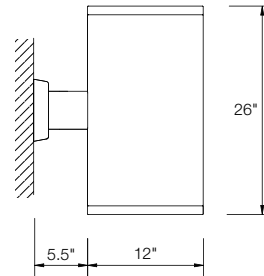

CILINDRO

EUDC Series

DIMENSIONS

SMALL

MEDIUM

LARGE

DOWN LIGHT

UP & DOWN LIGHT

SPECIFICATIONS

SIZES

Small = 8" diameter
 Medium = 10" diameter
 Large = 12" diameter

MOUNTING

Wall mount
 Stem mount (downlight only)
 Ceiling mount (downlight only)

COLOR

Textured or smooth polyester powder coat finishes
 RAL colors available

EUDC - Series

STANDARD FEATURES

- Heavy gauge extruded aluminum cylinder
- Three sizes - 8", 10", 12" diameter
- Extruded aluminum arm
- Clear flat lens standard
- Die-cast clip and hang wall plate
- Incandescent, compact fluorescent and HID sources

Wet location luminaire

Listed to applicable CSA and UL standards

ORDERING CODE GUIDE

SERIES	SIZE	MODEL	LAMP	VOLT	REFLECTOR	COLOR	MOUNTING
EUDC - U/D up/down	8	900	2 x INC150PAR38 2 x INC250PAR38 2 x PLT26 2 x PLT32 2 x PLT42 2 x 100HPS ^① 2 x 100MH ^①	120 277 347	AC = clear cone GC = gold cone WC = white cone BB = black baffle WB = white baffle	<u>TEXTURED FINISHES</u> TAL = textured aluminum TBK = textured black TBZ = textured bronze TWH = textured white	ADJ = adjustable arm ^② WAM = wall arm mount SM = stem mount ^② CM = ceiling mount ^②
	10		2 x INC250PAR38 2 x PLT42 2 x 100HPS ^① 2 x 100MH ^①			<u>SMOOTH FINISHES</u> AL = silverdillo BK = black BY = buttercup yellow DBZ = dark bronze DO = deep orange EG = emerald green RB = royal blue RR = rich red WH = white	
	12		2 x INC250PAR38 2 x 175HPS ^① 2 x 175MH ^①				
EUDC - D/L downlight only	8		INC150PAR38 INC250PAR38 PLT26 PLT32 PLT42 100HPS 100MH			RAL colors available	
	10		INC250PAR38 PLT42 100HPS 100MH				
	12		INC250PAR38 175HPS 175MH				