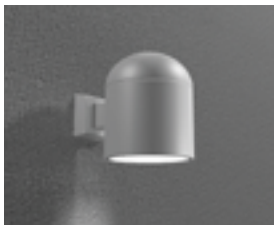

CILINDRO

EUDC Series

Heavy duty aluminum extruded housings

.....
Three sizes - 8", 10" and 12" diameter

.....
Extruded aluminum arm

.....
Die-cast clip and hang wall plate

.....
Incandescent, compact fluorescent and
HID sources

* Consult technical data sheets for specific lamp application

LISTINGS

Wet location luminaire

Listed to applicable CSA and UL standards

ADDITIONAL STYLES

EDTC - Series

SMAC - Series

CILINDRO

EUDC - Series

STANDARD FEATURES

- Heavy gauge extruded aluminum cylinder
- Three sizes - 8", 10", 12" diameter
- Extruded aluminum arm
- Clear flat lens standard
- Die-cast clip and hang wall plate
- Incandescent, compact fluorescent and HID sources