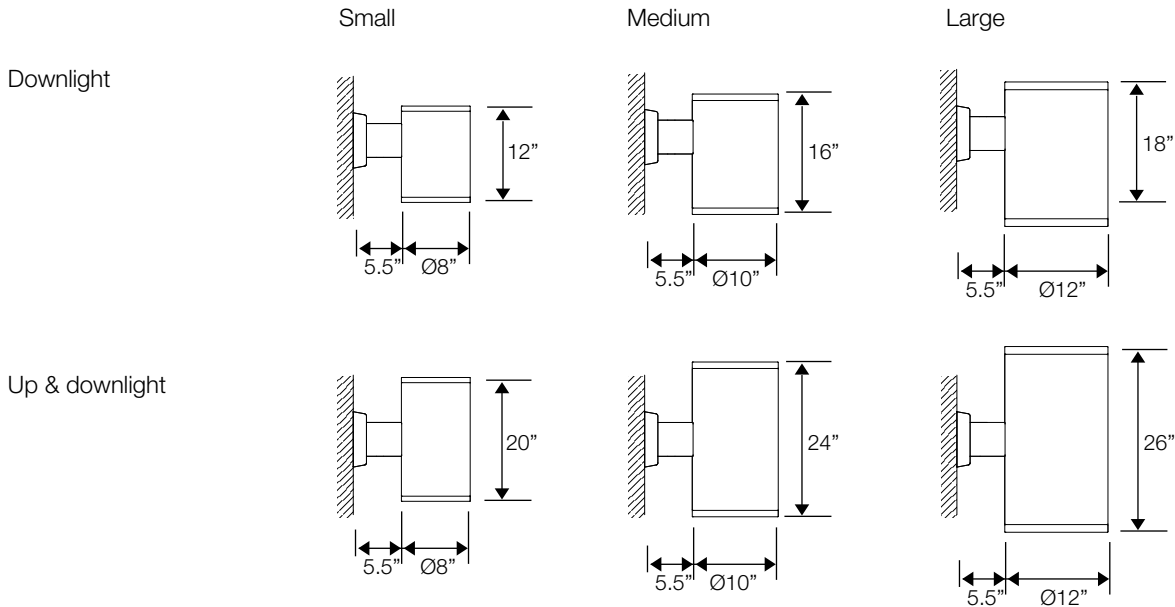

SPECIFICATIONS

SIZES

Small = 8" diameter
 Medium = 10" diameter
 Large = 12" diameter

MOUNTING

Wall mount
 Stem mount (downlight only)
 Ceiling mount (downlight only)

COLOR

Textured or smooth polyester powder coat finishes
 RAL colors available

Wet location luminaire

Listed to applicable CSA and UL standards

ORDERING CODE GUIDE

SERIES	SIZE	MODEL	LAMP	VOLT	REFLECTOR	COLOR	MOUNTING
EUDC - U/D up/down	8	900	2 x INC150PAR38 2 x INC250PAR38 2 x PLT26 2 x PLT32 2 x PLT42 2 x 100HPS ^① 2 x 100MH ^①	120 277 347	AC = clear cone GC = gold cone WC = white cone BB = black baffle WB = white baffle	<u>TEXTURED FINISHES</u> TAL = textured aluminum TBK = textured black TBZ = textured bronze TWH = textured white	ADJ = adjustable arm ^② WAM = wall arm mount SM = stem mount ^② CM = ceiling mount ^②
	10		2 x INC250PAR38 2 x PLT42 2 x 100HPS ^① 2 x 100MH ^①			<u>SMOOTH FINISHES</u> AL = silverdillo BK = black BY = buttercup yellow DBZ = dark bronze DO = deep orange EG = emerald green RB = royal blue RR = rich red WH = white	
	12		2 x INC250PAR38 2 x 175HPS ^① 2 x 175MH ^①				
EUDC - D/L downlight only	8		INC150PAR38 INC250PAR38 PLT26 PLT32 PLT42 100HPS 100MH			RAL colors available	
	10		INC250PAR38 PLT42 100HPS 100MH				
	12		INC250PAR38 175HPS 175MH				

Notes:

- ① Double arm mount only
- ② Downlight only

CILINDRO

EUDC - Series

DIMENSIONS

ADJ = adjustable arm mount

PAM = pole arm mount

Double arm for HID up/down

Side View

Canopy Details