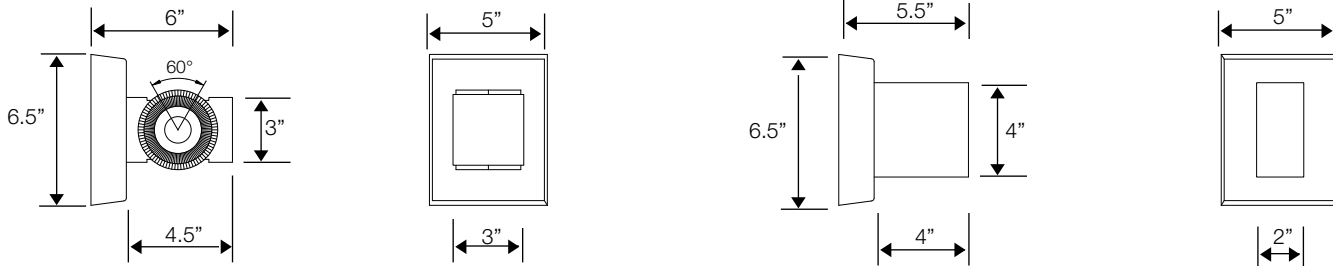

Notes:

- ① Double arm mount only
- ② Downlight only

CILINDRO

EUDC - Series

DIMENSIONS

ADJ = adjustable arm mount

PAM = pole arm mount

Double arm for HID up/down