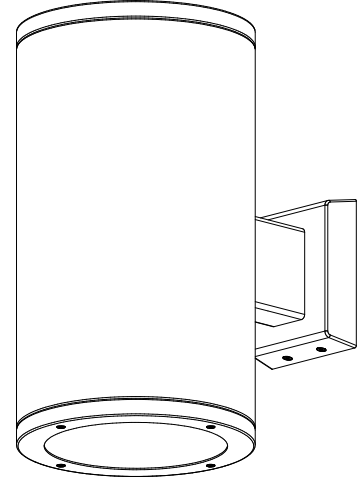

SPECIFICATIONS

SIZES

Small = 8" diameter
 Medium = 10" diameter
 Large = 12" diameter

MOUNTING

Wall mount
 Stem mount (downlight only)
 Ceiling mount (downlight only)

COLOR

Textured or smooth polyester powder coat finishes
 RAL colors available

* Consult technical data sheets for specific lamp application

LISTINGS

Wet location luminaire

Listed to applicable CSA and UL standards

ADDITIONAL STYLES

EDTC - Series

SMAC - Series

CILINDRO

EUDC - Series

STANDARD FEATURES

- Heavy gauge extruded aluminum cylinder
- Three sizes - 8", 10", 12" diameter
- Extruded aluminum arm
- Clear flat lens standard
- Die-cast clip and hang wall plate
- Incandescent, compact fluorescent and HID sources