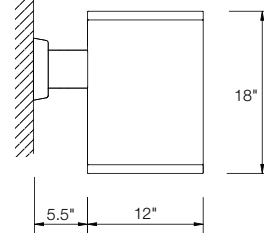

CILINDRO

EUDC Series

DIMENSIONS

SMALL

MEDIUM

LARGE

DOWN LIGHT

UP & DOWN LIGHT

SPECIFICATIONS

SIZES

Small = 8" diameter
 Medium = 10" diameter
 Large = 12" diameter

MOUNTING

Wall mount
 Stem mount (downlight only)
 Ceiling mount (downlight only)

COLOR

Textured or smooth polyester powder coat finishes
 RAL colors available

EUDC - Series

STANDARD FEATURES

- Heavy gauge extruded aluminum cylinder
- Three sizes - 8", 10", 12" diameter
- Extruded aluminum arm
- Clear flat lens standard
- Die-cast clip and hang wall plate
- Incandescent, compact fluorescent and HID sources