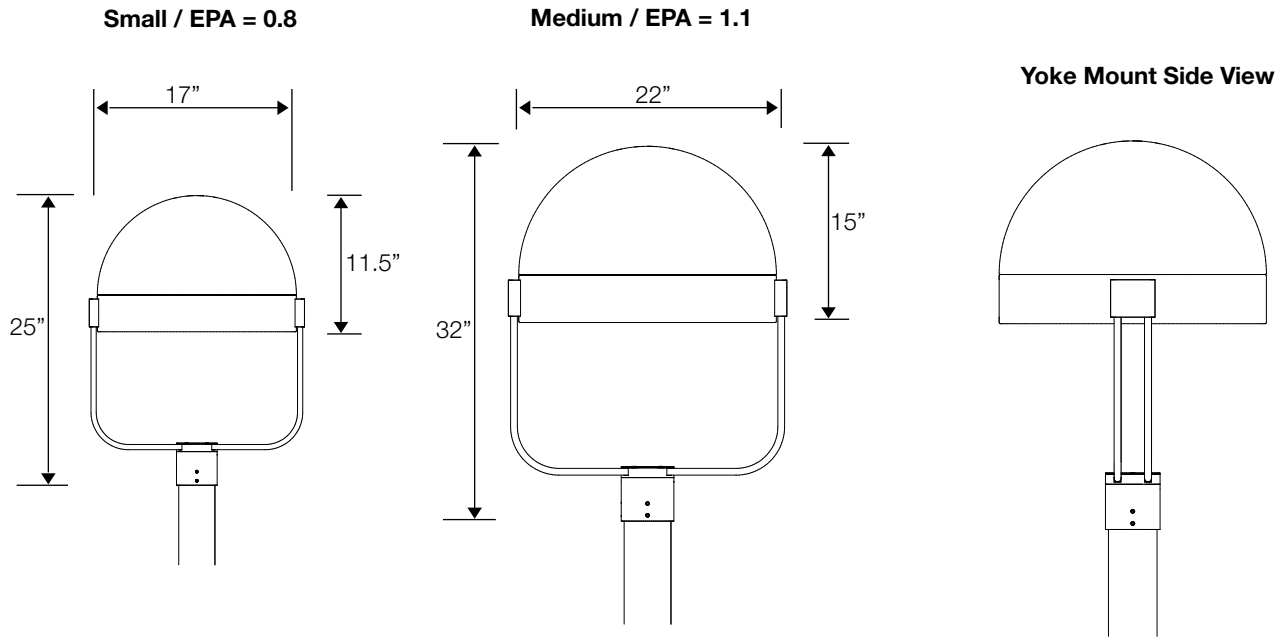

## ROND 2 - Dome Top

Two sizes - 17" and 22" diameter

Heavy gauge aluminum construction

Die-cast aluminum hinged lens frame

Tempered clear flat glass lens

High performance reflector systems

Horizontal lamp positions

### STANDARD FEATURES

- Two sizes - 17" and 22" diameter
- Two piece heavy gauge spun aluminum domed housing
- Die-cast lens frame and door secured by 1/4 turn captive fasteners
- Tempered clear glass flat lens
- Segmented high performance reflector systems available
- Lamp is mounted horizontally
- Field rotatable optics

#### Notes:

- ❶ Not all voltages are available for all lamp types, please consult factory
- ❷ Applicable with clear glass lens only
- ❸ Please indicate size of pole when ordering

### DIMENSIONS