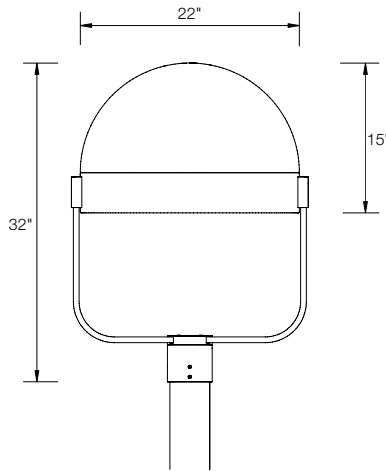

MEDIUM

YOKE MOUNT SIDE VIEW

POLE ARM MOUNT

SPECIFICATIONS

SIZES

Small = 17" diameter
Medium = 22" diameter

MOUNTING

Yoke mount
Wall mount
Pole arm mount
See technical data sheets for details

COLOR

Textured or smooth polyester powder coat finishes
RAL colors available

BALLASTS

HID = HPF CWA Magnetic

OPTICS

Horizontal lamp = Type II, III, IV, V
See technical data sheets for details

OPTIONS

Convex lens available

MAXIMUM LAMP TYPE*

	SMALL	MEDIUM
Compact fluorescent	C/F	C/F
High pressure sodium	150 watts	400 watts
Metal halide	175 watts	400 watts

* Consult technical sheets for specific lamp application

LISTINGS

Wet location luminaire

Listed to applicable CSA and UL standards