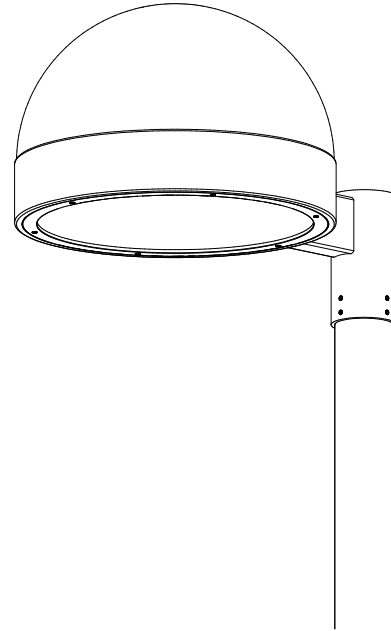

## ROND 2 - Dome Top

Two sizes - 17" and 22" diameter

Heavy gauge aluminum construction

Die-cast aluminum hinged lens frame

Tempered clear flat glass lens

High performance reflector systems

Horizontal lamp positions

### ADDITIONAL STYLES

**ROND 1** - Yoke Mount  
Flat Top

**ROND 3** - Pole Arm Mount  
Luminous Dome Top

**ROND 4** - Yoke Mount  
Crown Top

### STANDARD FEATURES

- Two sizes - 17" and 22" diameter
- Two piece heavy gauge spun aluminum domed housing
- Die-cast lens frame and door secured by 1/4 turn captive fasteners
- Tempered clear glass flat lens
- Segmented high performance reflector systems available
- Lamp is mounted horizontally
- Field rotatable optics