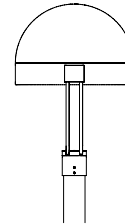

YOKE MOUNT SIDE VIEW

POLE ARM MOUNT