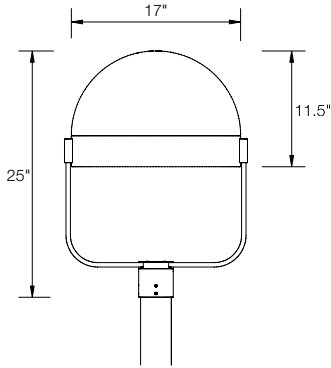

RONDELLA

ROND 2 - Dome Top

DIMENSIONS

SMALL