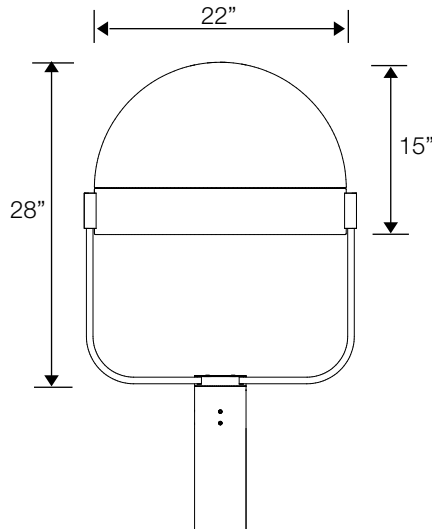

### STANDARD FEATURES

- Two sizes - 17" and 22" diameter
- Translucent acrylic dome top
- Hinged die-cast aluminum lens frame secured by 1/4 turn captive fasteners
- Tempered clear flat glass lens
- High performance reflector systems
- Field rotatable optics
- HPF Ballast mounted in 5" pole diameter

Notes:

- ① Available in 5" pole only - Please specify square or round

### DIMENSIONS

Small / EPA = 0.8

Medium / EPA = 1.1

Yoke Mount