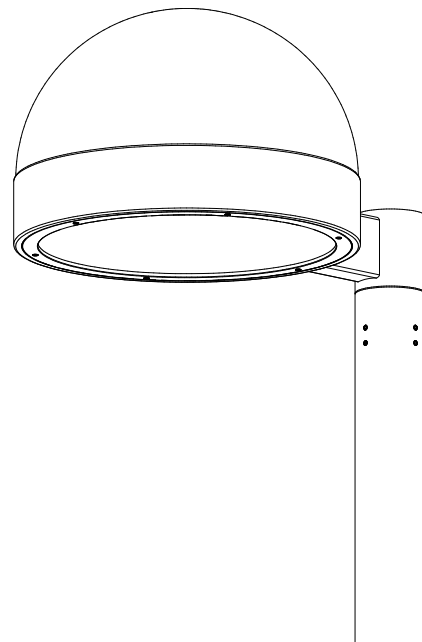

### ADDITIONAL STYLES

**ROND 1** - Yoke Mount  
Flat Top

**ROND 2** - Pole Arm Mount  
Opaque Dome Top

**ROND 4** - Yoke Mount  
Opaque Crown Top

### STANDARD FEATURES

- Two sizes - 17" and 22" diameter
- Translucent acrylic dome top
- Hinged die-cast aluminum lens frame secured by 1/4 turn captive fasteners
- Tempered clear flat glass lens
- High performance reflector systems
- Field rotatable optics
- HPF Ballast mounted in 5" pole diameter