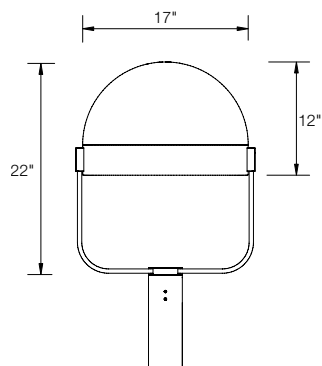

RONDELLA

ROND 3 - Luminous Dome Top

DIMENSIONS

SMALL