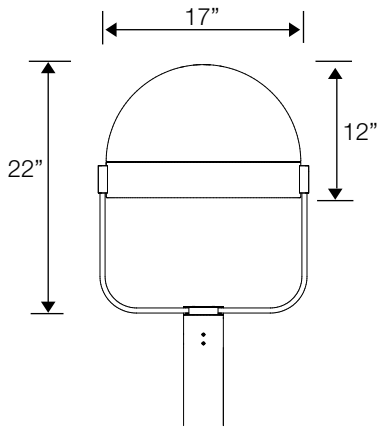

RONDELLA

ROND 3 - Luminous Dome Top

DIMENSIONS

Small / EPA = 0.8