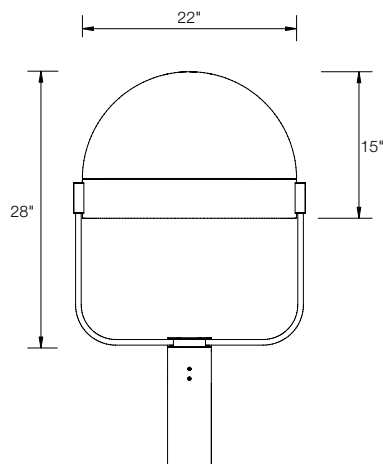

MEDIUM

SIDE VIEW YOKE MOUNT

POLE ARM MOUNT

SPECIFICATIONS

SIZES

Small = 17" diameter
Medium = 22" diameter

MOUNTING

Yoke mount
Wall mount
Pole arm mount
See technical data sheets for details

COLOR

Textured or smooth polyester powder coat finishes
RAL colors available

BALLASTS

HID = HPF 'F can'
Mounted in pole

OPTICS

Horizontal Lamp = Type II, III, IV, V
See technical data sheets for details

MAXIMUM LAMP TYPE*

	SMALL	MEDIUM
Compact fluorescent	C/F	C/F
High pressure sodium	150 watts	400 watts
Metal halide	175 watts	400 watts

* Consult technical sheets for specific lamp application

LISTINGS

Wet location luminaire

Listed to applicable CSA and UL standards