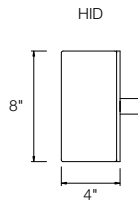

Damp location luminaire

Listed to applicable CSA and UL standards

ORDERING CODE GUIDE

SERIES	MODEL	SIZE	LAMP	ARM	VOLT	COLOR
IOIL	4010					
		S = small	INC75 MR75 ❷ PLC13 PLT26	A C D G	120 277 347 ❹	<u>TEXTURED FINISHES</u> TAL = textured aluminum TBK = textured black TBZ = textured bronze TWH = textured white
		L = large	INC150 MR75 ❷ PLC13 PLT26 PLT32 PLT42 50MH ❸ 70MH ❸ 100MH ❸ 35HPS 70HPS 100HPS 150HPS			<u>SMOOTH FINISHES</u> AL = silverdillo BK = black BY = buttercup yellow DBZ = dark bronze DO = deep orange EG = emerald green RB = royal blue RR = rich red WH = white RAL colors available

Notes:

- ❶ 10ft max for 50MH, 20ft max for 70MH and 100MH
- ❷ Use lensed MR16 only
- ❸ Open luminaire, use medium base protected lamp
- ❹ Consult factory

TAMBIEN

IOIL - Wall Mount

DIMENSIONS

Arm Styles