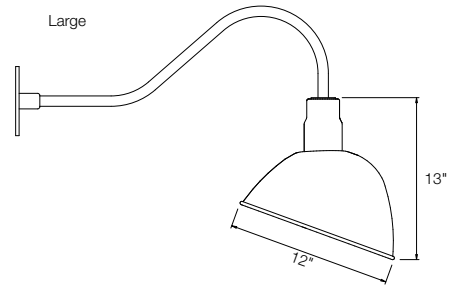

TAMBIEN

IOIL - Wall Mount

STANDARD FEATURES

- Heavy gauge spun shade, powder coated white inside
- 2 sizes available
- Assymetric shade ideal for sign and wall lighting
- 3/4" diameter curved arm, 4 styles available
- Heavy gauge wall mounting plate
- PL & MR units have wall F-can ballast canopy
- MH units have indoor remote mount ballast ❶
- HPF ballast standard

Damp location luminaire

Listed to applicable CSA and UL standards

ORDERING CODE GUIDE

SERIES	MODEL	SIZE	LAMP	ARM	VOLT	COLOR
IOIL	4010					
		S = small	INC75 MR75 ❷ PLC13 PLT26	A C D G	120 277 347 ❹	<u>TEXTURED FINISHES</u> TAL = textured aluminum TBK = textured black TBZ = textured bronze TWH = textured white
		L = large	INC150 MR75 ❷ PLC13 PLT26 PLT32 PLT42 50MH ❸ 70MH ❸ 100MH ❸ 35HPS 70HPS 100HPS 150HPS			<u>SMOOTH FINISHES</u> AL = silverdillo BK = black BY = buttercup yellow DBZ = dark bronze DO = deep orange EG = emerald green RB = royal blue RR = rich red WH = white RAL colors available

Notes:

- ❶ 10ft max for 50MH, 20ft max for 70MH and 100MH
- ❷ Use lensed MR16 only
- ❸ Open luminaire, use medium base protected lamp
- ❹ Consult factory

TAMBIEN

IOIL - Wall Mount

DIMENSIONS

Arm Styles