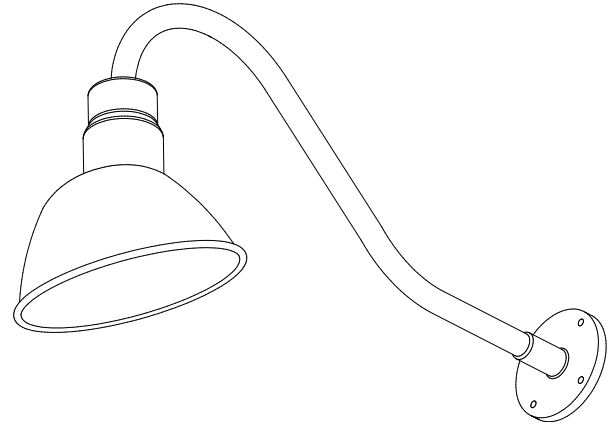

TAMBIEN

IOIL - Wall Mount

STANDARD FEATURES

- Heavy gauge spun shade, powder coated white inside
- 2 sizes available
- Assymetric shade ideal for sign and wall lighting
- 3/4" diameter curved arm, 4 styles available
- Heavy gauge wall mounting plate
- PL & MR units have wall F-can ballast canopy
- MH units have indoor remote mount ballast ❶
- HPF ballast standard

Damp location luminaire

Listed to applicable CSA and UL standards

ORDERING CODE GUIDE

SERIES	MODEL	SIZE	LAMP	ARM	VOLT	COLOR
IOIL	4010					
		S = small	INC75 MR75 ❷ PLC13 PLT26	A C D G	120 277 347 ❹	<u>TEXTURED FINISHES</u> TAL = textured aluminum TBK = textured black TBZ = textured bronze TWH = textured white
		L = large	INC150 MR75 ❷ PLC13 PLT26 PLT32 PLT42 50MH ❸ 70MH ❸ 100MH ❸ 35HPS 70HPS 100HPS 150HPS			<u>SMOOTH FINISHES</u> AL = silverdillo BK = black BY = buttercup yellow DBZ = dark bronze DO = deep orange EG = emerald green RB = royal blue RR = rich red WH = white RAL colors available

Notes:

- ❶ 10ft max for 50MH, 20ft max for 70MH and 100MH
- ❷ Use lensed MR16 only
- ❸ Open luminaire, use medium base protected lamp
- ❹ Consult factory

TAMBIEN

IOIL - Wall Mount

DIMENSIONS

Arm Styles