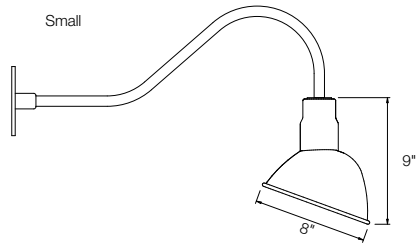

TAMBIEN

IOIL - Wall Mount

STANDARD FEATURES

- Heavy gauge spun shade, powder coated white inside
- 2 sizes available
- Assymetric shade ideal for sign and wall lighting
- 3/4" diameter curved arm, 4 styles available
- Heavy gauge wall mounting plate
- PL & MR units have wall F-can ballast canopy
- MH units have indoor remote mount ballast ❶
- HPF ballast standard

Damp location luminaire

Listed to applicable CSA and UL standards

ORDERING CODE GUIDE

SERIES	MODEL	SIZE	LAMP	ARM	VOLT	COLOR
IOIL	4010					
		S = small	INC75 MR75 ❷ PLC13 PLT26	A C D G	120 277 347 ❹	<u>TEXTURED FINISHES</u> TAL = textured aluminum TBK = textured black TBZ = textured bronze TWH = textured white
		L = large	INC150 MR75 ❷ PLC13 PLT26 PLT32 PLT42 50MH ❸ 70MH ❸ 100MH ❸ 35HPS 70HPS 100HPS 150HPS			<u>SMOOTH FINISHES</u> AL = silverdillo BK = black BY = buttercup yellow DBZ = dark bronze DO = deep orange EG = emerald green RB = royal blue RR = rich red WH = white RAL colors available

Notes:

- ❶ 10ft max for 50MH, 20ft max for 70MH and 100MH
- ❷ Use lensed MR16 only
- ❸ Open luminaire, use medium base protected lamp
- ❹ Consult factory

TAMBIEN

IOIL - Wall Mount

DIMENSIONS

Arm Styles