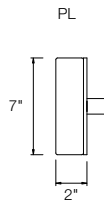

Damp location luminaire

Listed to applicable CSA and UL standards

ORDERING CODE GUIDE

SERIES	MODEL	SIZE	LAMP	ARM	VOLT	COLOR
IOIL	4010					
		S = small	INC75 MR75 ❷ PLC13 PLT26	A C D G	120 277 347 ❹	<u>TEXTURED FINISHES</u> TAL = textured aluminum TBK = textured black TBZ = textured bronze TWH = textured white
		L = large	INC150 MR75 ❷ PLC13 PLT26 PLT32 PLT42 50MH ❸ 70MH ❸ 100MH ❸ 35HPS 70HPS 100HPS 150HPS			<u>SMOOTH FINISHES</u> AL = silverdillo BK = black BY = buttercup yellow DBZ = dark bronze DO = deep orange EG = emerald green RB = royal blue RR = rich red WH = white RAL colors available

Notes:

- ❶ 10ft max for 50MH, 20ft max for 70MH and 100MH
- ❷ Use lensed MR16 only
- ❸ Open luminaire, use medium base protected lamp
- ❹ Consult factory

TAMBIEN

IOIL - Wall Mount

DIMENSIONS

Arm Styles