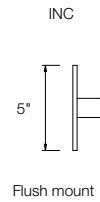

Damp location luminaire

Listed to applicable CSA and UL standards

ORDERING CODE GUIDE

SERIES	MODEL	SIZE	LAMP	ARM	VOLT	COLOR
IOIL	4010					
		S = small	INC75 MR75 ❷ PLC13 PLT26	A C D G	120 277 347 ❹	<u>TEXTURED FINISHES</u> TAL = textured aluminum TBK = textured black TBZ = textured bronze TWH = textured white
		L = large	INC150 MR75 ❷ PLC13 PLT26 PLT32 PLT42 50MH ❸ 70MH ❸ 100MH ❸ 35HPS 70HPS 100HPS 150HPS			<u>SMOOTH FINISHES</u> AL = silverdillo BK = black BY = buttercup yellow DBZ = dark bronze DO = deep orange EG = emerald green RB = royal blue RR = rich red WH = white RAL colors available

Notes:

- ❶ 10ft max for 50MH, 20ft max for 70MH and 100MH
- ❷ Use lensed MR16 only
- ❸ Open luminaire, use medium base protected lamp
- ❹ Consult factory

TAMBIEN

IOIL - Wall Mount

DIMENSIONS

Arm Styles