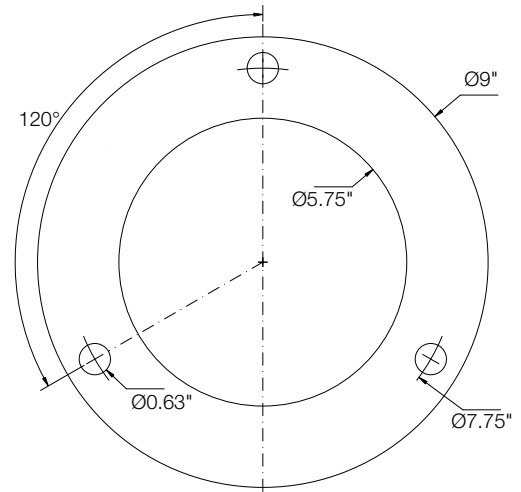

### ORDERING CODE GUIDE

SERIES	MODEL	HEIGHT	LAMP	VOLT	COLOR	OPTIONS
RCLB	6000					

36"  
42"

INC100  
PLC13  
PLC18  
PLC26  
PLT32  
PLT42

120  
277  
347

TEXTURED FINISHES  
 TAL = textured aluminum  
 TBK = textured black  
 TBZ = textured bronze  
 TWH = textured white

## DIMENSIONS

3 Typical 1/2" x 12" galvanized steel anchor bolts