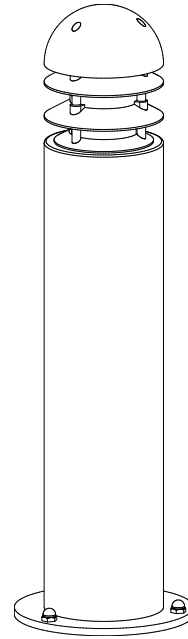

### STANDARD FEATURES

- Classic European design
- Die-cast aluminum housing
- Aluminum extruded pedestal
- HPF ballasts standard
- Incandescent or compact fluorescent sources

Wet location luminaire

Listed to applicable CSA and UL standards

### ORDERING CODE GUIDE

SERIES	MODEL	HEIGHT	LAMP	VOLT	COLOR	OPTIONS
RCLB	6000					

36"  
42"

INC100  
PLC13  
PLC18  
PLC26  
PLT32  
PLT42

120  
277  
347

TEXTURED FINISHES  
 TAL = textured aluminum  
 TBK = textured black  
 TBZ = textured bronze  
 TWH = textured white

## DIMENSIONS

3 Typical 1/2" x 12" galvanized steel anchor bolts