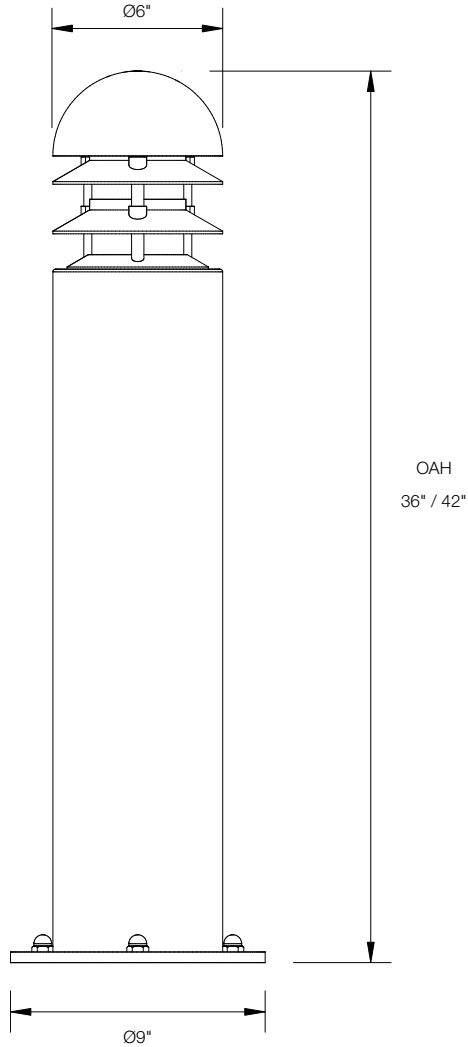

### ORDERING CODE GUIDE

SERIES	MODEL	HEIGHT	LAMP	VOLT	COLOR	OPTIONS
RCLB	6000					

36"  
42"

INC100  
PLC13  
PLC18  
PLC26  
PLT32  
PLT42

120  
277  
347

TEXTURED FINISHES  
 TAL = textured aluminum  
 TBK = textured black  
 TBZ = textured bronze  
 TWH = textured white

## DIMENSIONS

3 Typical 1/2" x 12" galvanized steel anchor bolts