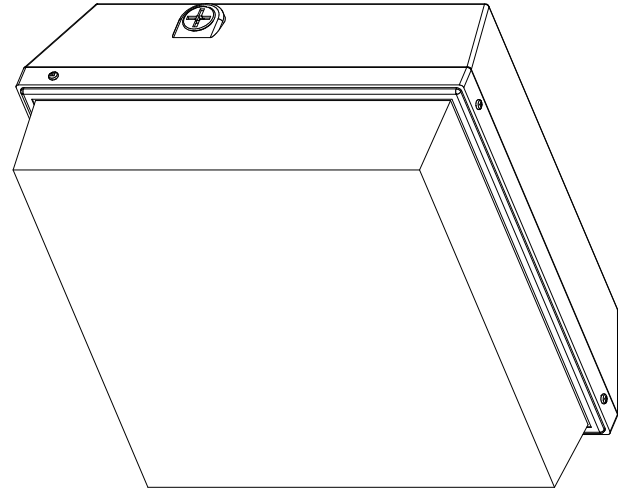

TAMBIEN

SMVS - Low Profile Square

STANDARD FEATURES

- Die-cast aluminum housing
- Low glare wide distribution Lexalite 306 polycarbonate lens with UV inhibitors
- Shallow profile of 6.25", great for low ceiling garage lighting application
- Highly reflective inner reflector
- Heavy gauge lens frame
- Standard finish powder coat dark bronze

Wet location luminaire

Listed to applicable CSA and UL standards

ORDERING CODE GUIDE

SERIES	MODEL	LAMP	VOLT	COLOR	OPTIONS
SMVS	1430				
		PLC26	120	<u>TEXTURED FINISHES</u>	TPS = tamper resistant screws
		PLT32	277	TAL = textured aluminum	
		PLT42	347	TBK = textured black	
		35HPS		TBZ = textured bronze	
		50HPS		TWH = textured white	
		70HPS		<u>SMOOTH FINISHES</u>	
		100HPS		AL = silverdillo	
		150HPS		BK = black	
		50MH		BY = buttercup yellow	
		70MH		DBZ = dark bronze	
		100MH		DO = deep orange	
		175MH		EG = emerald green	
				RB = royal blue	
				RR = rich red	
				WH = white	
				RAL colors available	

TAMBIEN

SMVS - Low Profile Square

DIMENSIONS