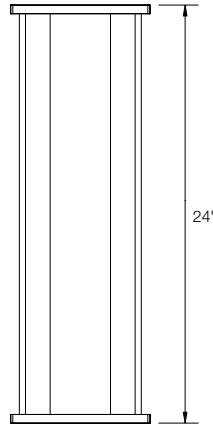

## TESS - Wall Mount

Contemporary architectural design

.....

Two sizes available 8" and 12"

.....

Heavy gauge aluminum construction suitable for rigorous outdoor environments

.....

Various lengths available

### DIMENSIONS

#### SIZES

8" square standard  
3 Standard lengths

## DIMENSIONS

SMALL

MEDIUM

LARGE