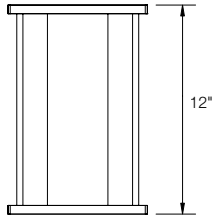

## TESS - Wall Mount

Contemporary architectural design

.....

Two sizes available 8" and 12"

.....

Heavy gauge aluminum construction suitable for rigorous outdoor environments

.....

Various lengths available

### DIMENSIONS

## DIMENSIONS

SMALL

MEDIUM

LARGE