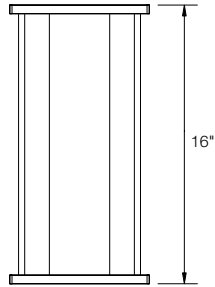

## TESS - Wall Mount

Contemporary architectural design

.....

Two sizes available 8" and 12"

.....

Heavy gauge aluminum construction suitable for rigorous outdoor environments

.....

Various lengths available

### DIMENSIONS

#### SIZES

8" square standard  
3 Standard lengths

## DIMENSIONS

SMALL

MEDIUM

LARGE