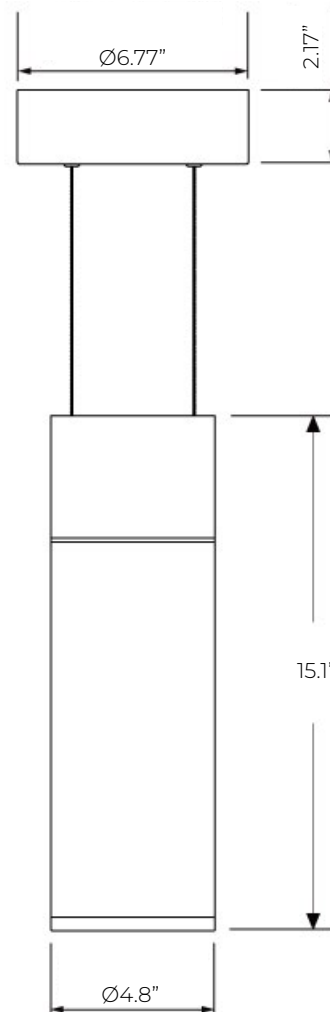

SERIES	MODEL	SIZE	LAMP	LUMENS	CCT	VOLT	CONTROL	COLOR	OPTIONS
EUDC-V	900	6 = 6" Diameter	LED	1500 to 4000	K27 = 2700K K3 = 3000K K35 = 3500K K4 = 4000K K5 = 5000K	120/277 UNV	DD = 0-10V Dimming Driver	TAL = Textured Aluminum TBK = Textured Black TBZ = Textured Bronze TWH = Textured White CC = Custom Color RAL = RAL Color	MS = Motion Sensor EM = Emergency Backup DL = Downlight Only UP/DW = Up and Downlight CLXX = Custom Length Body
ORDERING INFORMATION									
SERIES	MODEL	SIZE	LAMP	LUMENS	CCT	VOLT	CONTROL	COLOR	OPTIONS

CILINDRO

EUDC-V - Cylinder

SIZES

- 6" diameter

COLOR

- Textured or smooth polyester powder coat finishes
- RAL colors available

DIMENSIONS

PACE Illumination 5500 West 111th Street | Oak Lawn, Illinois 60453 | 708-499-1700 | quotes@paceillumination.com