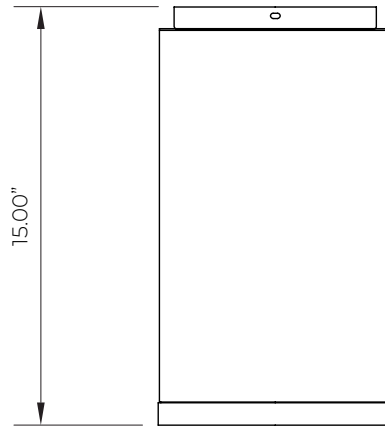

CILINDRO

EUDC-CM - Ceiling Mount

SIZES

- Small: 6" diameter
- Large: 8" diameter

COLOR

- Textured or smooth polyester powder coat finishes
- RAL colors available

DIMENSIONS

D/L Ceiling