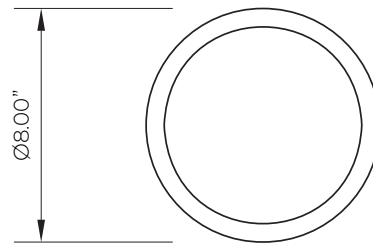

CILINDRO

EUDC-CM - Ceiling Mount

SIZES

- Small: 6" diameter
- Large: 8" diameter

COLOR

- Textured or smooth polyester powder coat finishes
- RAL colors available

DIMENSIONS

D/L Ceiling