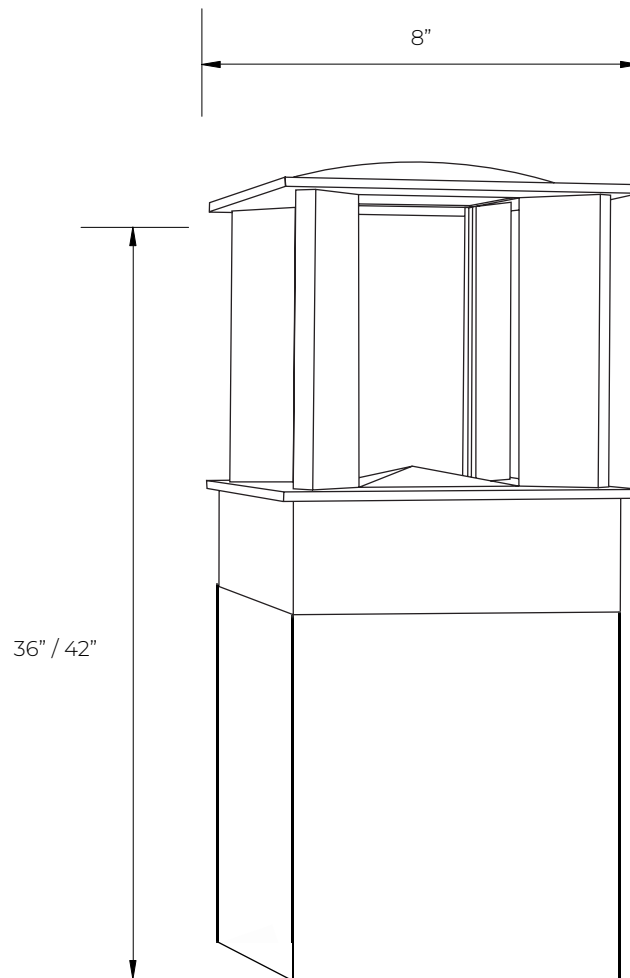

AIMEE

Bollard Mount

COLOR

- Textured Aluminum
- Textured Bronze
- Textured Black
- Textured White

DIMENSIONS

PACE Illumination 5500 West 111th Street | Oak Lawn, Illinois 60453 | 708-499-1700 | quotes@paceillumination.com