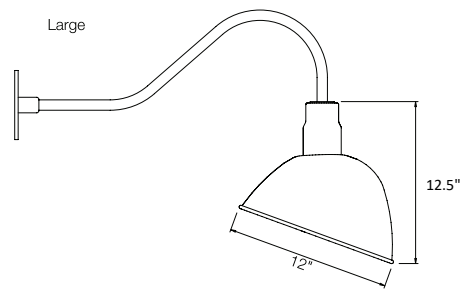

In the interest of product improvement, Pace reserves the right to make technical and product specification changes without notice. Consult factory for voltage and other lamp options.

TAMBIEN

IOIL - Wall Mount

SIZES
10" and 12"

MOUNTING
Wall

COLOR
Black
Bronze
White
RAL colors available

Arm Styles

OTHER STYLES AND LENGTHS AVAILABLE

Although PACE has prepared the information contained in this document with all due care, PACE does not warrant or represent that the information is free from errors or omission. Whilst the information is considered to be true and correct at the date of publication, changes in circumstances after the time of publication may impact on the accuracy of the information. The information may change without notice and PACE is not in any way liable for the accuracy of any information printed and stored or in any way interpreted or used.