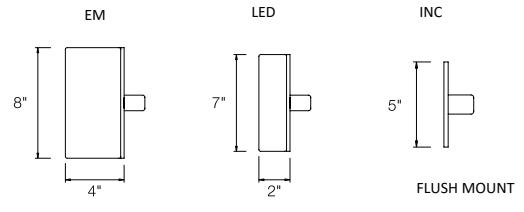

SIZES
10" and 12"

MOUNTING
Wall

COLOR
Black
Bronze
White
RAL colors available

Arm Styles

OTHER STYLES AND LENGTHS AVAILABLE

Although PACE has prepared the information contained in this document with all due care, PACE does not warrant or represent that the information is free from errors or omission. Whilst the information is considered to be true and correct at the date of publication, changes in circumstances after the time of publication may impact on the accuracy of the information. The information may change without notice and PACE is not in any way liable for the accuracy of any information printed and stored or in any way interpreted or used.