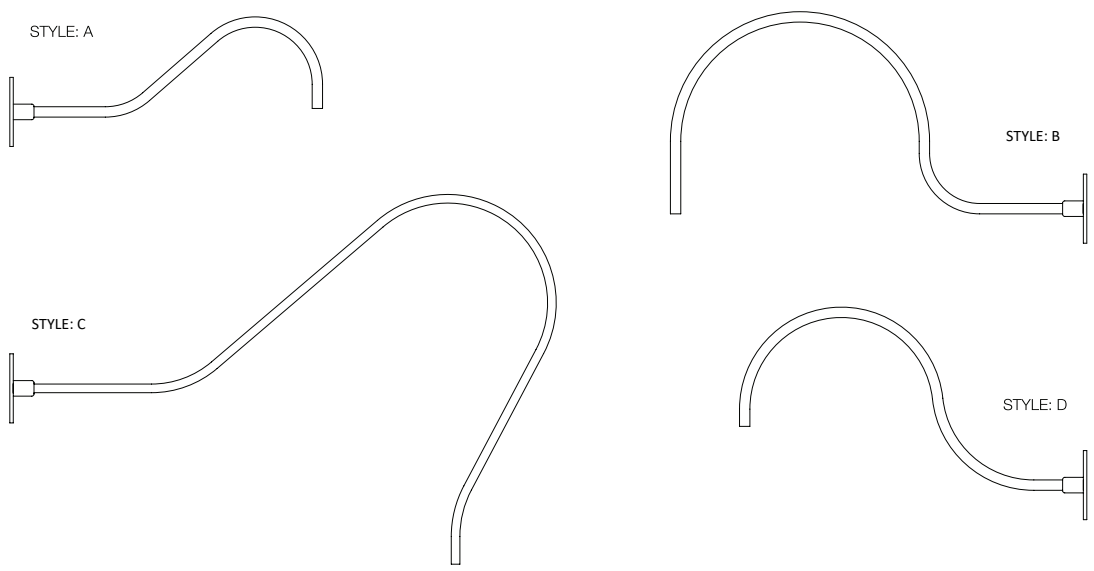

TAMBIEN

IOIL - Wall Mount

STANDARD FEATURES

- Heavy gauge spun shade, powder coated white inside
- 2 sizes available
- Assymetric shade ideal for sign and wall lighting
- Many arm styles available
- Heavy gauge wall mounting plate
- LED units have wall F-can canopy
- Wet location rated

In the interest of product improvement, Pace reserves the right to make technical and product specification changes without notice. Consult factory for voltage and other lamp options.

TAMBIEN

IOIL - Wall Mount

SIZES
10" and 12"

MOUNTING
Wall

COLOR
Black
Bronze
White
RAL colors available

Arm Styles

OTHER STYLES AND LENGTHS AVAILABLE

Although PACE has prepared the information contained in this document with all due care, PACE does not warrant or represent that the information is free from errors or omission. Whilst the information is considered to be true and correct at the date of publication, changes in circumstances after the time of publication may impact on the accuracy of the information. The information may change without notice and PACE is not in any way liable for the accuracy of any information printed and stored or in any way interpreted or used.