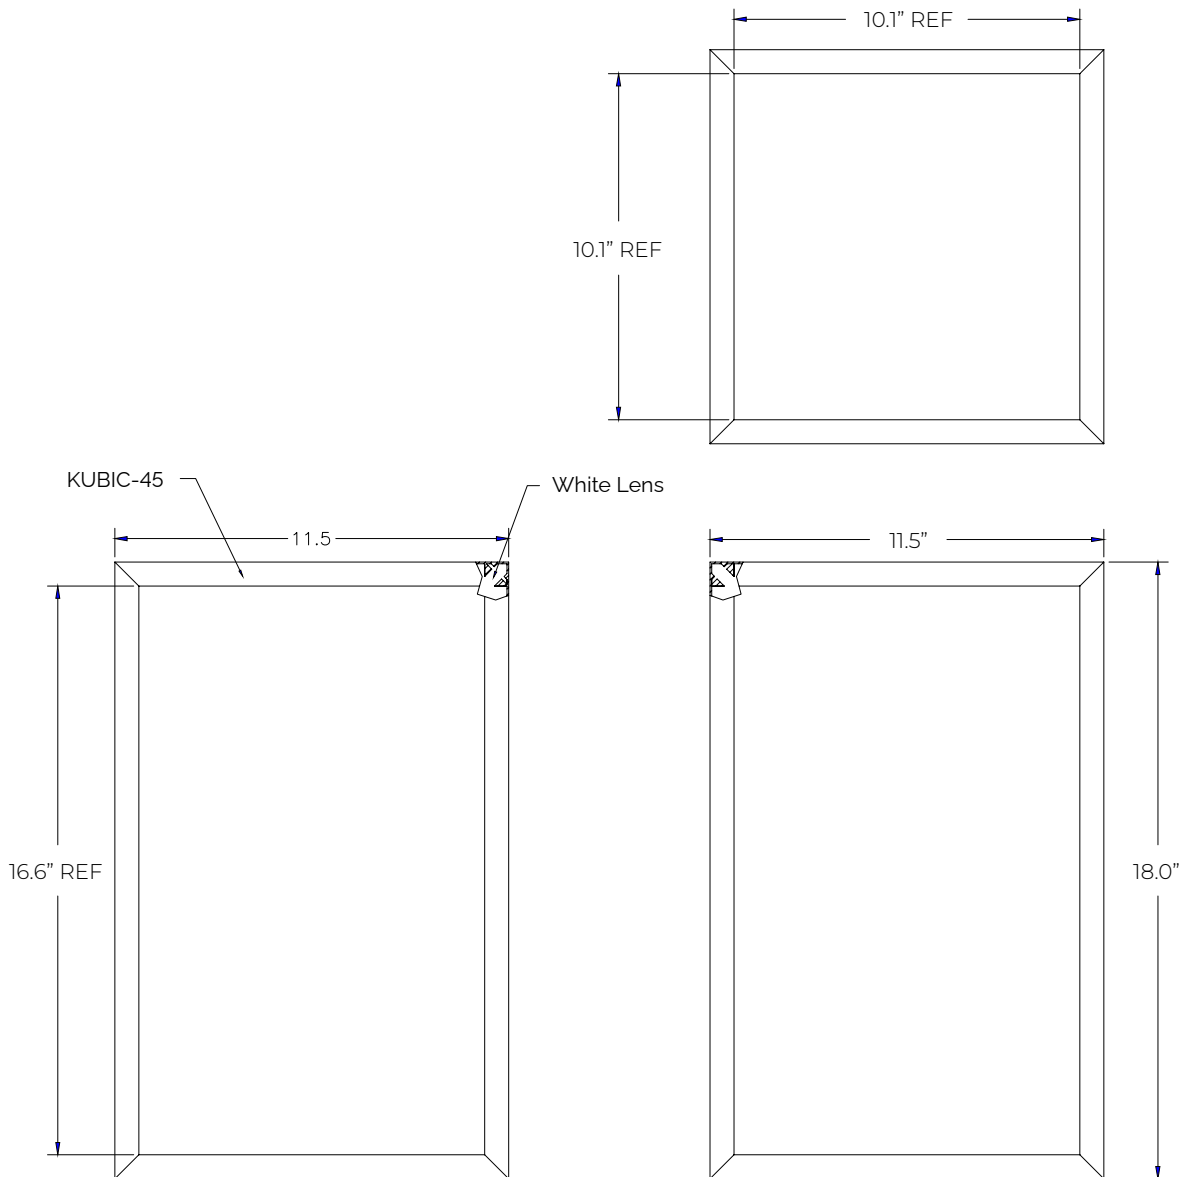

BRILLANTE

Box Luminaire

SIZES

- Custom Sizing

COLOR

- Textured or smooth polyester powder coat finishes
- RAL colors available

DIMENSIONS

Sample of an 18" x 11.5"