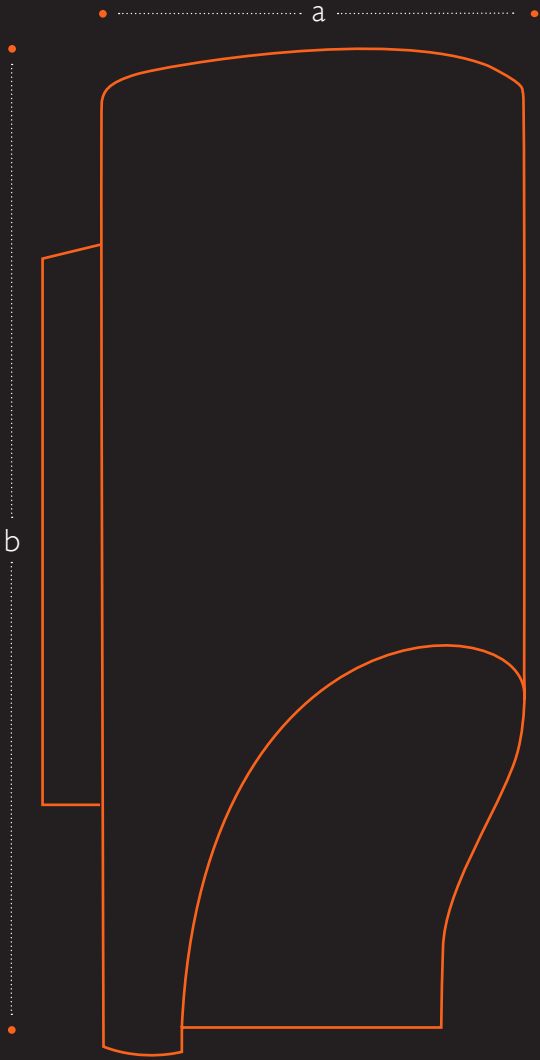

A black cylindrical lamp is shown against a warm, orange-toned background. The lamp has a curved cutout on its side, revealing a bright red interior. The lighting creates soft shadows on the surface behind it.

CILINDRO ARC

paceillumination.com

LIGHT ENLIVENES ENHANCE YOUR ENVIRONMENT

Dimensions

- (a) Width 8.5"
- (b) Height 20"

With
only a
small
added
detail,

the Cilindro Arc adds big style to the unadorned shape of the Cilindro. A gracefully curved accent renders the light both fashionable and classic. To customize the design, choose from a variety of colors for both inside and outside fixture surfaces.

paceillumination.com

CILINDRO
ARC

ORDERING CODE GUIDE CILINDRO ARC

NOTES:

							/		
--	--	--	--	--	--	--	---	--	--

Enter option codes above

SERIES	MODEL	SIZE	LENS	OPTIC	LAMP	EXTERIOR COLOR / INTERIOR COLOR	MOUNTING	BALLAST
CILINDRO	ARC	one size	flat lens	AC clear cone	INC 150w/par38	TAL textured aluminum	WAM wall arm mount	compact fluorescent HPF electric
			colored lens	GC gold cone	INC 250w/par38	TBK textured black	SM stem mount	HID lamps HPF magnetic
				WC white cone	PLC 26w	TBZ textured bronze	CM ceiling mount	G12-T6 lamp available upon request
				BB black baffle	PLT 32w	TWH textured white	PAM pole arm mount	
				WB white baffle	PLT 42w	AL silvadillo		
					HPS 35w	BK black		
					HPS 50w	BY buttercup yellow		
					HPS 70w	DBZ dark bronze		
					HPS 100w	DO deep orange		
					MH 50w	EG emerald green		
					MH 70w	RB royal blue		
					MH 100w	RR rich red		
						WH white		
						RAL colors are available upon request		