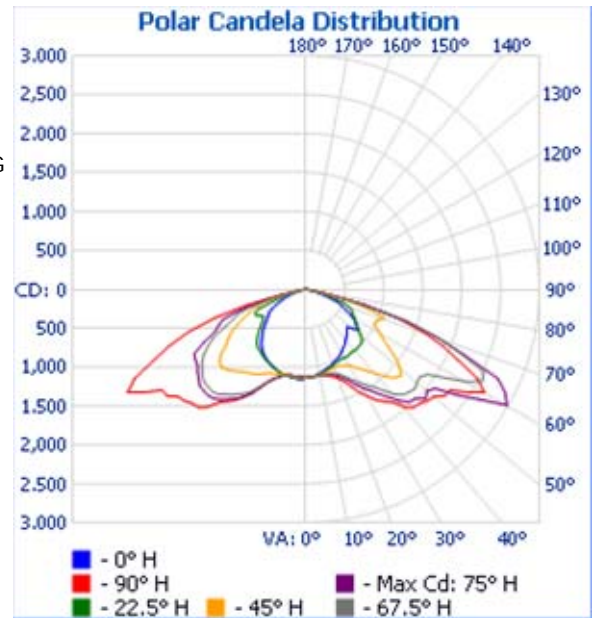

Lamp: ONE 100W CLEAR METAL HALIDE LAMP. LUMEN RATING = 8500 LMS.

Lamp Output: 1 lamp(s), rated Lumens/lamp: 8500

Max Candela: 2,977.9 at Horizontal: 75°, Vertical: 60°

Input Wattage: 1

Luminous Opening: Circular (Dia: 2ft)

Test: Based on LSCA066

Test Lab: Lighting Sciences Canada Ltd. 440 Phillip St., Unit 19 Waterloo, Ontario

Photometry : Type C

CIE Class: Direct

Cutoff Class: Full Cutoff

Nema Type: 7 X 6

Zonal Lumen Summary

Zone	Lumens	% Lamp	% Luminaire
0-30	973.6	11.5%	17.3%
0-40	1,798.1	21.2%	32%
0-60	4,084.4	48.1%	72.7%
60-90	1,537.1	18.1%	27.3%
70-100	422.3	5%	7.5%
90-120	0	0%	0%
0-90	5,621.5	66.1%	100%
90-180	0	0%	0%
0-180	5,621.5	66.1%	100%