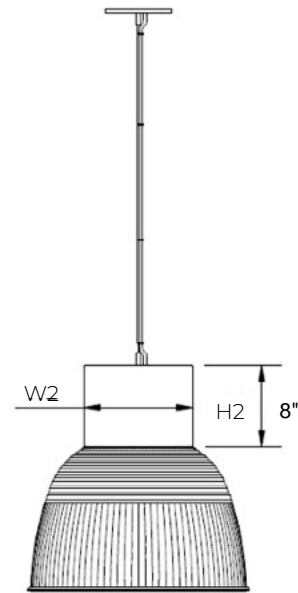

RT

Round Top

	W	W1	W3	H	H1	H3
Small	Ø12.4"	Ø5.5"	Ø6.0"	7.0"	7.3"	2.0"
Medium	Ø16.3"	Ø7.0"	Ø8.0"	10.5"	8.4"	2.0"
Large	Ø22.4"	Ø10.5"	Ø12.0"	12.1"	11.5"	2.5"

PACE Illumination 5500 West 111th Street | Oak Lawn, Illinois 60453 | 708-499-1700 | quotes@paceillumination.com

Although PACE has prepared the information contained in this document with all due care, PACE does not warrant or represent that the information is free from errors or omission. Whilst the information is considered to be true and correct at the date of publication, changes in circumstances after the time of publication may impact on the accuracy of the information. The information may change without notice and PACE is not in any way liable for the accuracy of any information printed and stored or in any way interpreted or used.

In the interest of product improvement, Pace reserves the right to make technical and product specification changes without notice. Consult factory for voltage and other lamp options.

REV DATE:
02282024