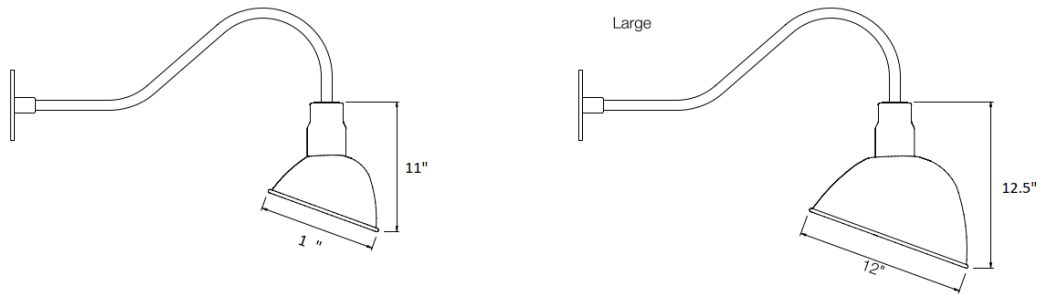

SIZES

- 6"
- 12"

MOUNTING

- Wall

COLOR

- Black
- Bronze
- White
- RAL colors available

DIMENSIONS

Arm Styles