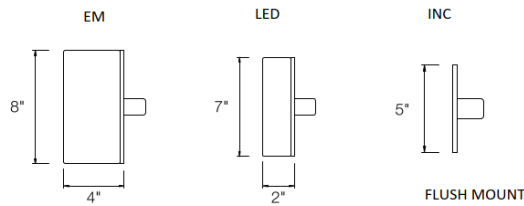

SIZES

- 6"
- 12"

MOUNTING

- Wall

COLOR

- Black
- Bronze
- White
- RAL colors available

DIMENSIONS

Arm Styles