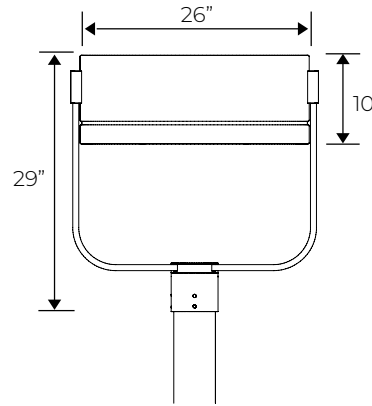

### SIZES

- 20" diameter

### MOUNTING

- Yoke mount, Wall mount, Pole arm mount
- See technical data sheets for details

### DIMENSIONS

Small / EPA = 0.8

Medium / EPA = 11

Large / EPA = 13

Yoke Mount Side View (Standard)

### MOUNTING CONFIGURATIONS

Side View PAM