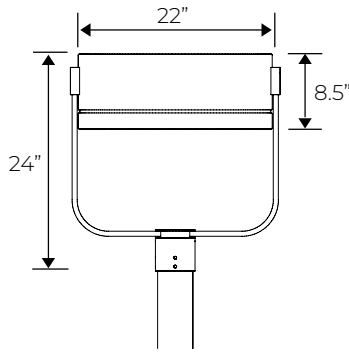

### SIZES

- 20" diameter

### MOUNTING

- Yoke mount, Wall mount, Pole arm mount
- See technical data sheets for details

### DIMENSIONS

Small / EPA = 0.8

Medium / EPA = 11

Large / EPA = 13

Yoke Mount Side View (Standard)