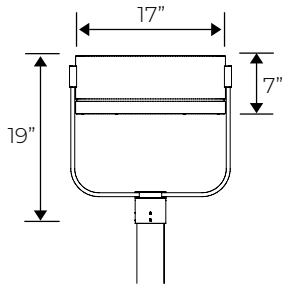

### SIZES

- 20" diameter

### MOUNTING

- Yoke mount, Wall mount, Pole arm mount
- See technical data sheets for details

### DIMENSIONS

Small / EPA = 0.8

Medium / EPA = 11

Large / EPA = 13

Yoke Mount Side View (Standard)