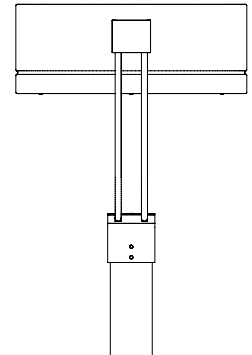

### SIZES

- 20" diameter

### MOUNTING

- Yoke mount, Wall mount, Pole arm mount
- See technical data sheets for details

### DIMENSIONS

Small / EPA = 0.8

Medium / EPA = 11

Large / EPA = 13

Yoke Mount Side View (Standard)

### MOUNTING CONFIGURATIONS

Side View PAM